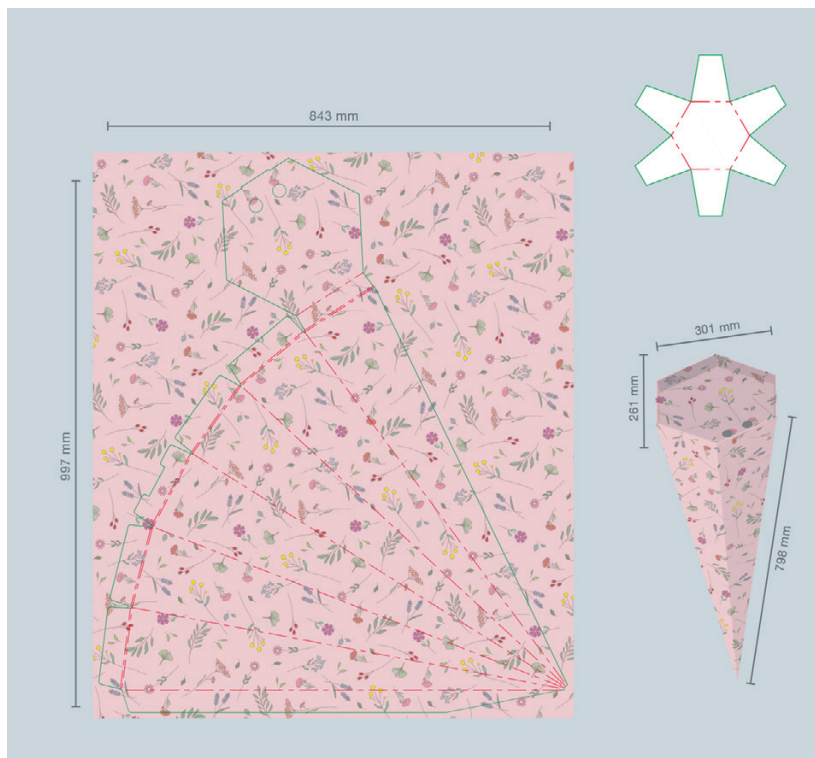

## SCHOOL CONE, FLOWERS, LARGE WITH LID

To ensure that your order can be processed correctly and on schedule and also guarantee the very best print result possible, we ask that you please keep the following requirements in mind with regard to your print file.

The design can be applied to the entire document.

Folding lines (black) can be used as a design guideline.

Elements that must not be trimmed (images, logos, text) should be positioned 2-3 mm away from the cutting edge.

**TIP!**

Basic chair dimensions:	261 x 301 x 798 mm (LxWxH)
Final format:	843 x 997 mm
Document format:	849 x 1003 mm (3 mm will be trimmed off each edge)
Bleed:	3 mm
Resolution:	Optimum 300 dpi (minimum 150 dpi)
Colour mode:	CMYK
Trim marks:	outside the bleed
File formats:	PDF, JPG, TIF, EPS, PSD, AI
Fonts:	Fonts converted into curves
Additional fees:	Conversion of Office files (Word, PowerPoint, Excel, Publisher)