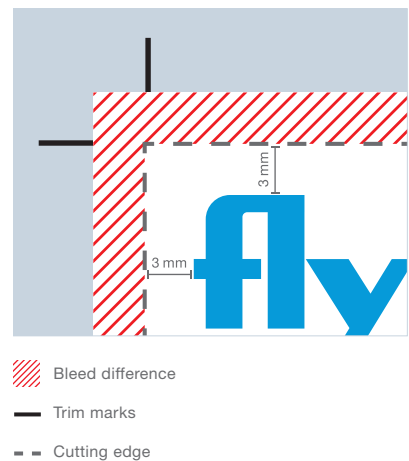

## SCHOOL CONE, FLOWERS, LARGE WITH LID

To ensure that your order can be processed correctly and on schedule and also guarantee the very best print result possible, we ask that you please keep the following requirements in mind with regard to your print file.

The design can be applied to the entire document.

Folding lines (black) can be used as a design guideline.

Elements that must not be trimmed (images, logos, text) should be positioned 2-3 mm away from the cutting edge.

**TIP!**

Basic chair dimensions:	261 x 301 x 798 mm (LxWxH)
Final format:	843 x 997 mm
Document format:	849 x 1003 mm (3 mm will be trimmed off each edge)
Bleed:	3 mm
Resolution:	Optimum 300 dpi (minimum 150 dpi)
Colour mode:	CMYK
Trim marks:	outside the bleed
File formats:	PDF, JPG, TIF, EPS, PSD, AI
Fonts:	Fonts converted into curves
Additional fees:	Conversion of Office files (Word, PowerPoint, Excel, Publisher)